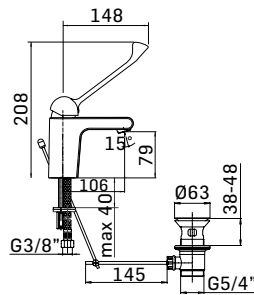

4668H1300051 Finitura/Finishing CROMO/CHROME Euro **119,20**

Miscelatore monocomando a leva lunga per lavabo, con scarico da 5/4" // Single lever basin mixer with elbow-joint lever with 5/4" pop-up waste

Ricambi //Spare parts:
Cartuccia Ø35 a dischi ceramici// Ø35 ceramic disc cartridge - art. 18M