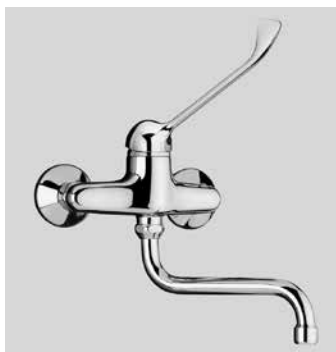

476707410121

Finitura/Finishing
CROMO/CHROME

Euro
150,10

Monocomando a leva lunga peravello a parete // Wall mounted single lever sink mixer with elbow-joint lever

Ricambi //Spare parts:

Cartuccia Ø40 a dischi ceramici// Ø40 ceramic disc cartridge - art. 40D