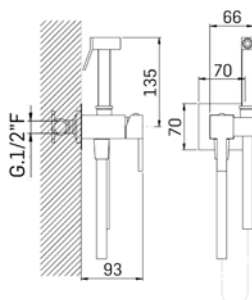

0000B6580021	Finitura/Finishing	Euro
	CROMO/CHROME	738,40
0000B658002K	NERO OPACO/MATT BLACK	1.053,30

Kit shut-off con miscelatore, doccetta e supporto a parete // Shut-off set with single lever mixer, shut-off handshower, fixed shower holder