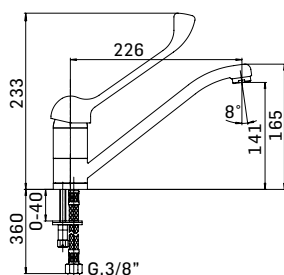

776900000101

Finitura/Finishing
CROMO/CHROME

Euro
131,70

Monocomando a leva lunga peravello a parete // Wall mounted single lever sink mixer with elbow-joint lever

Ricambi //Spare parts:

Cartuccia Ø40 a dischi ceramici// Ø40 ceramic disc cartridge - art. 40SD