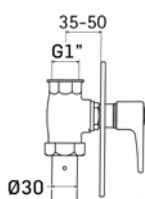

660100000041 Finitura/Finishing **Euro**
CROMO/CHROME **81,40**
660100000046 OTTONE SPAZZOLATO/BRUSHED BRASS **153,50**

Passo rapido incasso da G. 1", composto da parte grezza e parte esterna di finitura // G. 1" concealed flushvalve composed by assembly components and external components

Ricambi //Spare parts:
Movimento passo rapido // Headvalves - Art. 12L