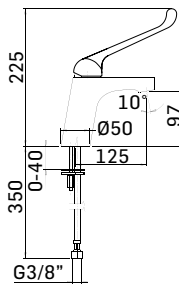

478600000001 Finitura/Finishing CROMO/CHROME Euro **128,40**

Miscelatore monocomando a leva lunga per lavabo, senza scarico // Single lever basin mixer with elbow-joint lever without pop-up waste

Ricambi //Spare parts:
Cartuccia Ø42 a dischi ceramici// Ø42 ceramic disc cartridge - art. 19V