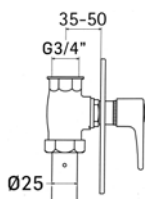

660100000031 Finitura/Finishing **Euro**
CROMO/CHROME **69,90**
660100000036 OTTONE SPAZZOLATO/BRUSHED BRASS **142,10**

Passo rapido incasso da G.3/4", composto da parte grezza e parte esterna di finitura // G.3/4" concealed flushvalve composed by assembly components and external components

Ricambi //Spare parts:
Movimento passo rapido // Headvalves - Art. 12L