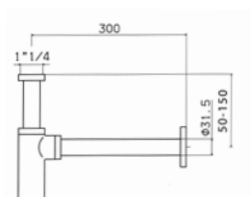

000004190151 Finitura/Finishing **Euro**
CROMO/CHROME **111,20**
000004190156 NERO SPAZZ. PVD/BRUSHED BLACK PVD **165,00**
00000419015F INOX SPAZZOLATO/BRUSHED INOX **165,00**
00000419005K NERO OPACO/MATT BLACK **148,90**
* 00000419005P GRAFITE/GRAPHITE **148,90**

Sifone a bottiglia da 5/4" per lavabo // 5/4" bottle trap for basin mixer