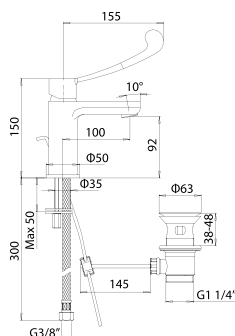

4068H150N151 Finitura/Finishing CROMO/CHROME Euro **104,30**

Miscelatore monocomando a leva lunga per lavabo, con scarico da 5/4" // Single lever basin mixer with elbow-joint lever with 5/4" pop-up waste

Ricambi //Spare parts:
Cartuccia Ø35 a dischi ceramici// Ø35 ceramic disc cartridge - art. 36M