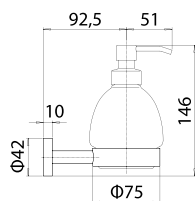

Accessori bagno/Bathroom accessories

000006790001

Finitura/Finishing
CROMO/CHROME

Euro
80,20

Dispenser a parete // Wall mounted dispenser