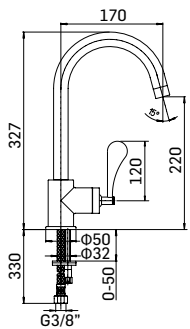

79410000001 Finitura/Finishing Euro
CROMO/CHROME 305,80

Paola&TheKitchen - Miscelatore monocomando per lavello. Leva Cromo // Single lever sink mixer. Chrome Lever

794100000C01 Finitura/Finishing Euro
CROMO/CHROME 305,80

Paola&TheKitchen - Miscelatore monocomando per lavello. Leva Rossa // Single lever sink mixer. Red Lever

Ricambi //Spare parts:

Cartuccia Ø35 a dischi ceramici // Ø35 ceramic disc cartridge - Art. 18M