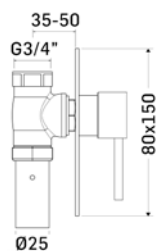

66310000Z031
66310000Z036
66310000Z03F
66310000Z03K

Finitura/Finishing
CROMO/CHROME
NERO SPAZZ. PVD/BRUSHED BLACK PVD
INOX SPAZZOLATO/BRUSHED INOX
NERO OPACO/MATT BLACK

Euro
209,60
319,50
319,50
274,80

Passo rapido incasso da G. 3/4", composto da parte grezza e parte esterna di finitura // G. 3/4" concealed flushvalve composed by assembly components and external components

Ricambi //Spare parts:
Movimento passo rapido // Headvalves - Art. 12L