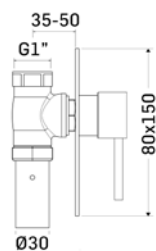

66310000Z041
66310000Z046
66310000Z04F
66310000Z04K

Finitura/Finishing
CROMO/CHROME
NERO SPAZZ. PVD/BRUSHED BLACK PVD
INOX SPAZZOLATO/BRUSHED INOX
NERO OPACO/MATT BLACK

Euro
221,00
331,00
331,00
286,20

Passo rapido incasso da G. 1", composto da parte grezza e parte esterna di finitura // G. 1" concealed flushvalve composed by assembly components and external components

Ricambi //Spare parts:
Movimento passo rapido // Headvalves - Art. 12L