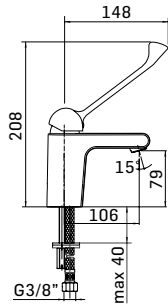

4666H1300001 Finitura/Finishing CROMO/CHROME Euro **110,00**

Miscelatore monocomando a leva lunga per lavabo, senza scarico // Single lever basin mixer with elbow-joint lever without pop-up waste

Ricambi //Spare parts:
Cartuccia Ø35 a dischi ceramici// Ø35 ceramic disc cartridge - art. 18M