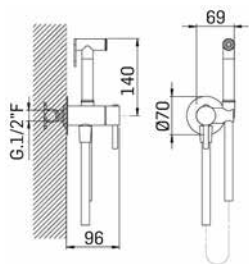

0000B6590021	Finitura/Finishing	Euro
	CROMO/CHROME	609,20
0000B659002K	NERO OPACO/MATT BLACK	1.001,70
0000B659002G	OTTONE SPAZZOLATO/BRUSHED BRASS	1.188,00

Kit shut-off con miscelatore, doccetta e supporto a parete // Shut-off set with single lever mixer, shut-off handshower, fixed shower holder