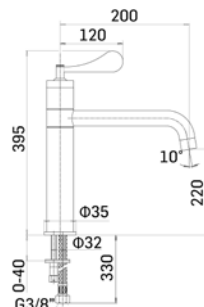

79450000001 Finitura/Finishing Euro
CROMO/CHROME 305,80

Paola&TheKitchen - Miscelatore monocomando per lavello. Leva Cromo // Single lever sink mixer. Chrome Lever

794500000C01 Finitura/Finishing Euro
CROMO/CHROME 305,80

Paola&TheKitchen - Miscelatore monocomando per lavello. Leva Rossa // Single lever sink mixer. Red Lever

Ricambi //Spare parts:

Cartuccia Ø35 a dischi ceramici // Ø35 ceramic disc cartridge - Art. 18M