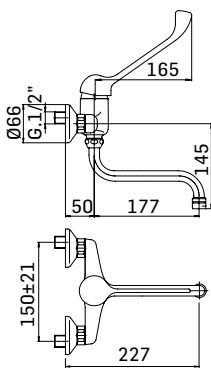

476707410121

Finitura/Finishing
CROMO/CHROME

Euro
150,10

Monocomando a leva lunga peravello a parete // Wall mounted single lever sink mixer with elbow-joint lever

Ricambi //Spare parts:

Cartuccia Ø40 a dischi ceramici// Ø40 ceramic disc cartridge - art. 40D