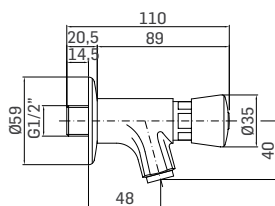

71440000021 Finitura/Finishing CROMO/CHROME Euro **73,40**

Rubinetto temporizzato per livello a canale // Self-closing wall-mounted basin tap

- Tempo erogazione pre-regolato a 8/12 sec. a 3 bar
- Automatic shut-off 8/12 sec at 3 bar