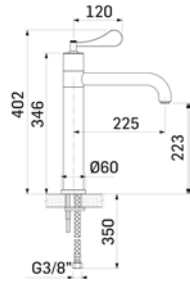

Ricambi //Spare parts:
Cartuccia Ø35 a dischi ceramici// Ø35 ceramic disc cartridge - art. 40SD

Programma cucina Kitchen program

Kitchen
program

Kitchen program

75000000001 Finitura/Finishing Euro
CROMO/CHROME 491,20