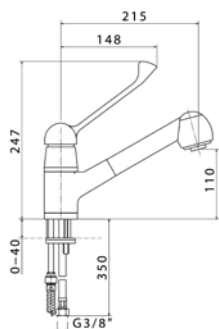

Ricambi //Spare parts:
Cartuccia Ø35 a dischi ceramici// Ø35 ceramic disc cartridge - art. 36M

**771803770011**Finitura/Finishing
CROMO/CHROMEEuro
198,10

Monocomandoavello a leva lunga con doccia estraibile // Single lever sink mixer with with elbow-joint lever and pull out handspray