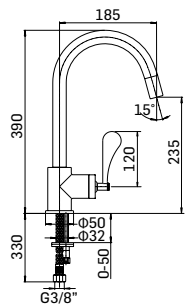

79470000001 Finitura/Finishing Euro
CROMO/CHROME 342,40

Miscelatore monocomando per lavello con doccia estraibile. Leva Cromo // Single lever sink mixer with pull out handspray. Chrome Lever

794700000C01 Finitura/Finishing Euro
CROMO/CHROME 342,40

Miscelatore monocomando per lavello con doccia estraibile. Leva Rossa // Single lever sink mixer with pull out handspray. Red Lever

Ricambi //Spare parts:

Cartuccia Ø35 a dischi ceramici // Ø35 ceramic disc cartridge - Art. 18M