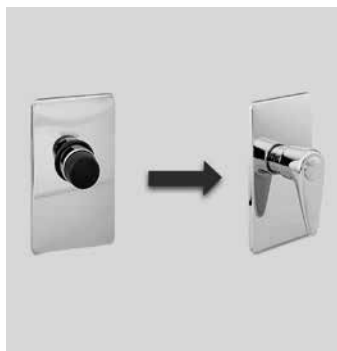

SPEC65016601 Finitura/Finishing **Euro**
CROMO/CHROME **103,10**

Kit per trasformazione flussometro da incasso art. 6501-6510 G.3/4" o G.1" in passo rapido art. 6601 // Kit to transform concealed self closing flushvalve ref. 6501-6510 G.3/4"-G.1" in manual flushvalve ref. 6601

Kit composto da: vitone, sede, raccordo adattatore, placca e maniglia // Kit composed by: headvalve, seat, adapter connection, wall plate and handle.