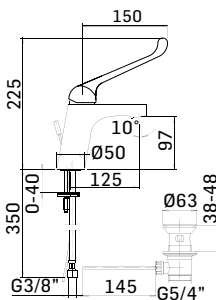

478800000051 Finitura/Finishing CROMO/CHROME Euro **136,30**

Miscelatore monocomando a leva lunga per lavabo, con scarico da 5/4" // Single lever basin mixer with elbow-joint lever with 5/4" pop-up waste

Ricambi //Spare parts:
Cartuccia Ø42 a dischi ceramici// Ø42 ceramic disc cartridge - art. 19V