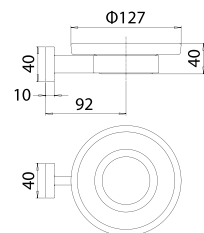

000006060001 Finitura/Finishing Euro
CROMO/CHROME **79,10**

Portasapone a parete // Wall mounted soap dish